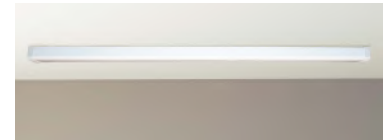

HOMEnhancements

Architectural & Engineering Specifications

2023

LED Wrap

MODEL	LED-WRAP-DECO-48W-SELECT
SKU	21402
DESCRIPTION	LED Integrated Decorative Wrap-48W-3K,4K,5K
FINISH	White
LENS	White Plastic
DIMENSIONS	47.2" L x 5.3" W x 2.2" H
LAMP INFO	48W 3K/4K/5K Integrated LED
LOCATION	Damp

All mounting hardware included.

Product specifications subject to change without notice.

HOMEnhancements/ 1505-A Kelly Blvd., Carrollton, TX. 75006

Finish Shown: White

(Integrated LED)

REFERENCE	QUANTITY	REMARKS	PROJECT	
			LOCATION/TYPE	
			ARCHITECT	
			ENGINEER	
			CONTRACTOR	
			SUBMITTED BY	
			DATE	