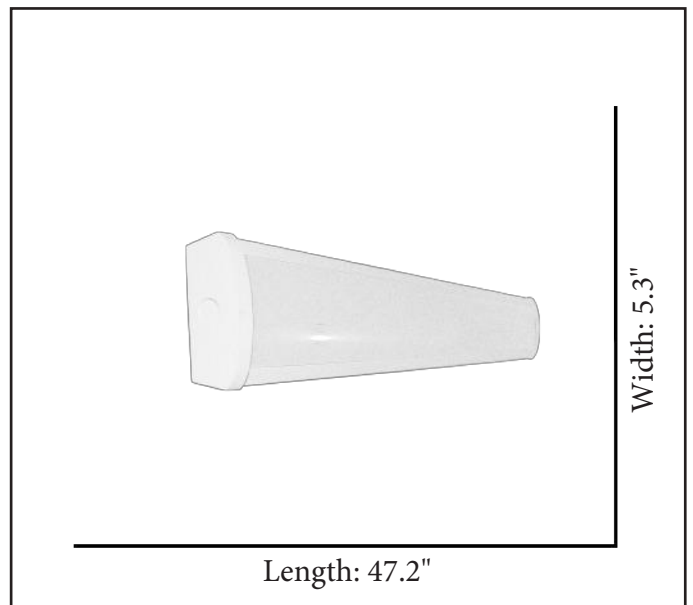

REFERENCE	QUANTITY	REMARKS	PROJECT	
			LOCATION/TYPE	
			ARCHITECT	
			ENGINEER	
			CONTRACTOR	
			SUBMITTED BY	
			DATE