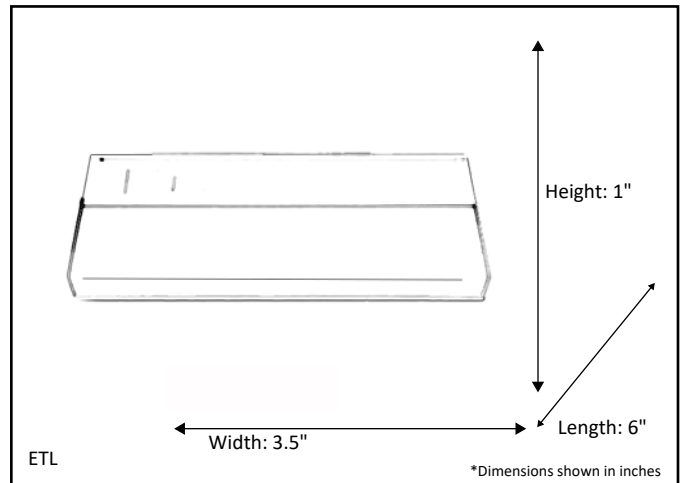

<b>Model #</b>	<b>LED-UC6-WH-SELECT</b>
<b>SKU</b>	21228
<b>Description</b>	LED Under Cabinet
<b>Finish</b>	White
<b>Dimensions- HxWxL</b> <small>(Dimensions shown in inches)</small>	1" x 3.5" x 6"
<b>Lumens</b>	480 Lm
<b>Wattage</b>	6W LED
<b>Kelvin</b>	3000K/4000K/5000K
<b>Dimmable</b>	Yes

Finish: White

\* Integrated LED

**ELECTRICAL REQUIREMENTS:** Fixture requires a grounded electrical supply line of 120 volts AC.

**INSTALLATION REQUIREMENTS:** Fixture attaches to underside of cabinet.

**All mounting hardware included.**