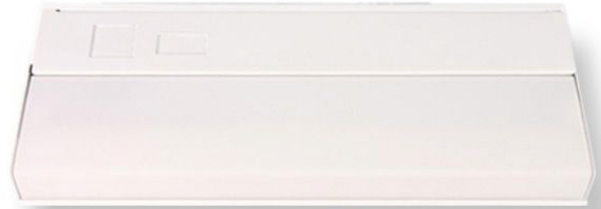

<b>Model #</b>	<b>LED-UC6-WH-SELECT</b>
<b>SKU</b>	21228
<b>Description</b>	LED Under Cabinet
<b>Finish</b>	White
<b>Dimensions- HxWxL</b> <small>(Dimensions shown in inches)</small>	1" x 3.5" x 6"
<b>Lumens</b>	480 Lm
<b>Wattage</b>	6W LED
<b>Kelvin</b>	3000K/4000K/5000K
<b>Dimmable</b>	Yes

Finish: White

\* Integrated LED

**ELECTRICAL REQUIREMENTS:** Fixture requires a grounded electrical supply line of 120 volts AC.

**INSTALLATION REQUIREMENTS:** Fixture attaches to underside of cabinet.

**All mounting hardware included.**