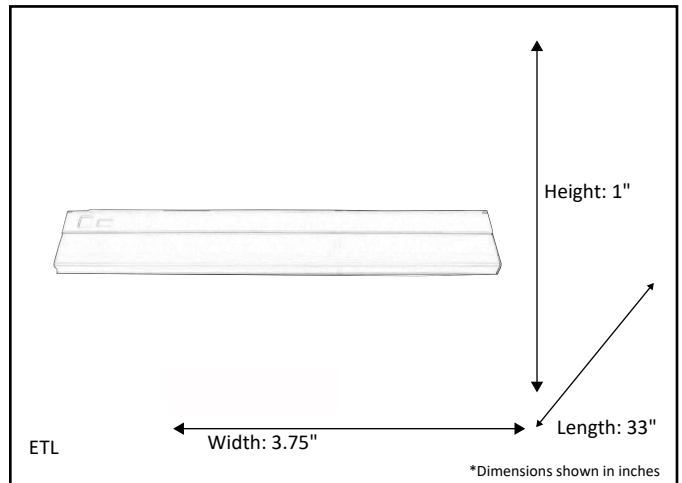

Model #	LED-UC33-WH(15W/3000K)
SKU	16722
Description	LED Under Cabinet
Finish	White
Dimensions- HxWxL (Dimensions shown in inches)	1" x 3.75" x 33"
Lumens	1300 Lm
Wattage	15W
CCT (Kelvin)	3000K
Dimmable	Yes

Finish: White

* Integrated LED

ELECTRICAL REQUIREMENTS: Fixture requires a grounded electrical supply line of 120 volts AC.

INSTALLATION REQUIREMENTS: Fixture attaches to underside of cabinet.

All mounting hardware included.