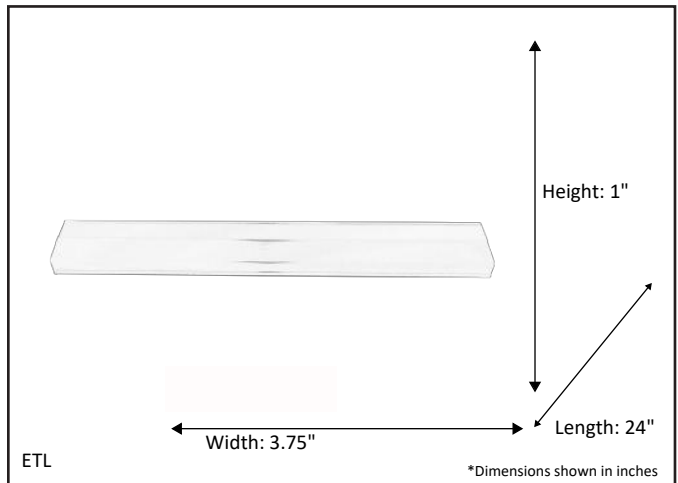

Model #	LED-UC24-WH-SELECT
SKU	21237
Description	LED Under Cabinet
Finish	White
Dimensions- HxWxL <small>(Dimensions shown in inches)</small>	1" x 3.75" x 24"
Lumens	950 Lm
Wattage	11W
CCT (Kelvin)	3000K/4000K/5000K
Dimmable	Yes

ELECTRICAL REQUIREMENTS: Fixture requires a grounded electrical supply line of 120 volts AC.

INSTALLATION REQUIREMENTS: Fixture attaches to underside of cabinet.

All mounting hardware included.

HOMEnhancements / 1505-A Kelly Blvd., Carrollton, TX. 75006