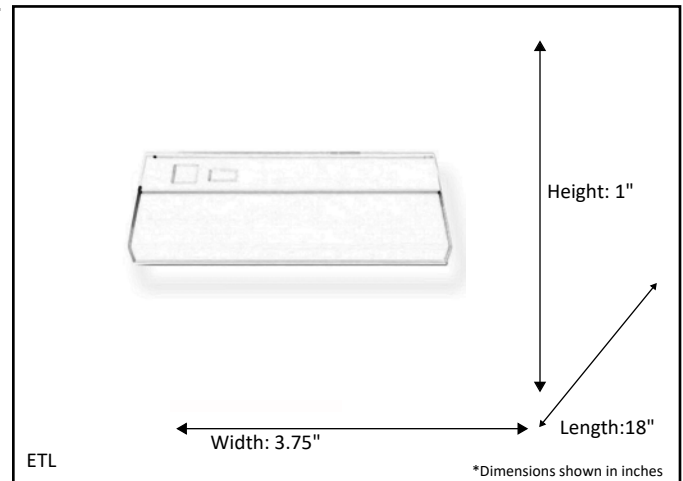

Model #	LED-UC18-WH(10W/3000K)
SKU	16716
Description	LED Under Cabinet
Finish	White
Dimensions- HxWxL <small>(Dimensions shown in inches)</small>	1" x 3.75" x 18"
Lumens	800 Lm
Wattage	10W
CCT (Kelvin)	3000K
Dimmable	Yes

Finish: White

\* Integrated LED

**ELECTRICAL REQUIREMENTS:** Fixture requires a grounded electrical supply line of 120 volts AC.

**INSTALLATION REQUIREMENTS:** Fixture attaches to underside of cabinet.

**All mounting hardware included.**