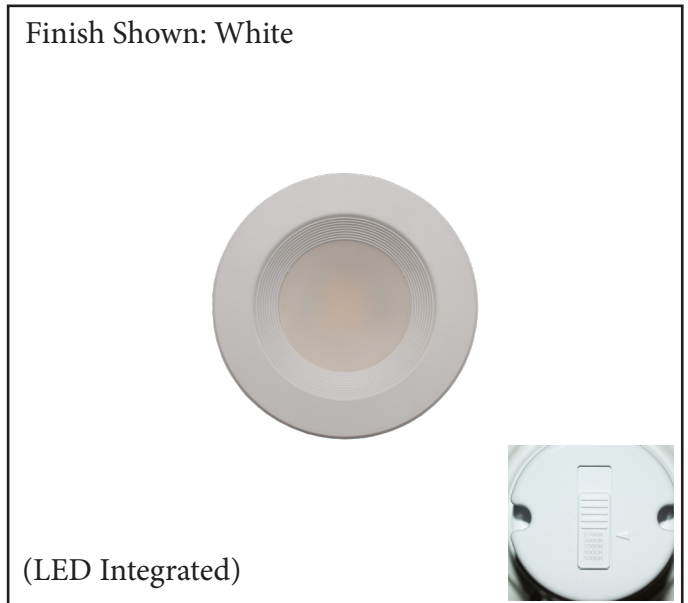

MODEL	LED-RRT4-SELECT
SKU	21267
DESCRIPTION	4" Ribbed Retrofit Recessed Trim
FINISH	White
LENS	Acrylic
MATERIAL	Aluminum
DIMENSIONS	1.75" H, 5.4" Diameter (trim), 3.8" Diameter (no trim)
LAMP INFO	2700K/3000K/3500K/4000K/5000K
LUMENS	950lm
MAX WATT	10W
CRI	>80
LOCATION	Wet