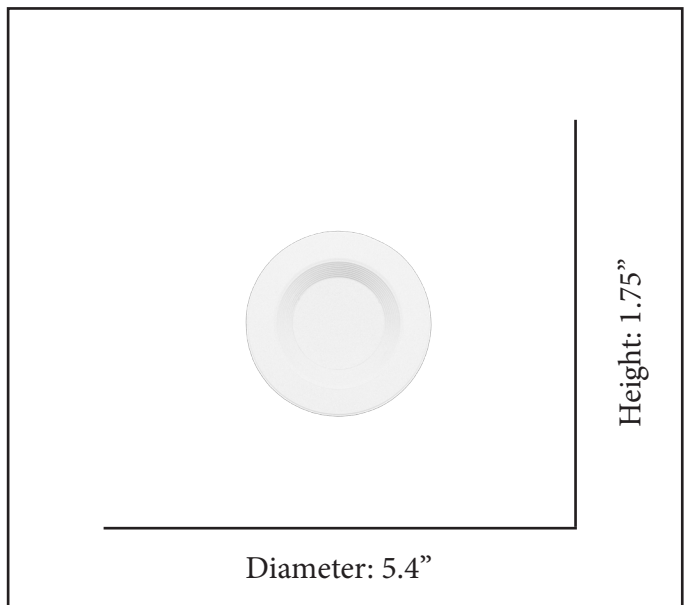

ELECTRICAL REQUIREMENTS: Fixture requires a grounded electrical supply line of 120 volts AC.

INSTALLATION REQUIREMENTS: Fixture attaches to recessed can securely anchored in ceiling.

All mounting hardware included.

Product specifications subject to change without notice.

HOMEnhancements/ 1505-A Kelly Blvd., Carrollton, TX. 75006