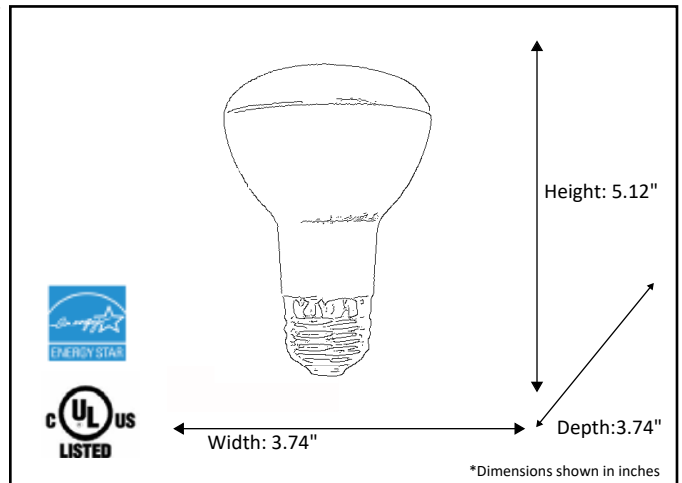

Model #	LED-BR20-3K
SKU	18854
Description	LED Lamp
Socket Base	Medium (E26)
Bulb Type	BR20-LED
Dimensions- HxWxD <small>(Dimensions shown in inches)</small>	5.12" x 3.74" x 3.74"
Lumens	550 Lm
Wattage	7W
CCT	3000K
Incandescent Equivalent	65W
Dimmable	Yes

Finish: White

HOMEnhancements / 1505-A Kelly Blvd., Carrollton, TX. 75006

Product specifications subject to change without notice.

REFERENCE	QTY.	REMARKS	Project
			Location/Type
			Architect
			Engineer
			Contractor
			Submitted By: Date: