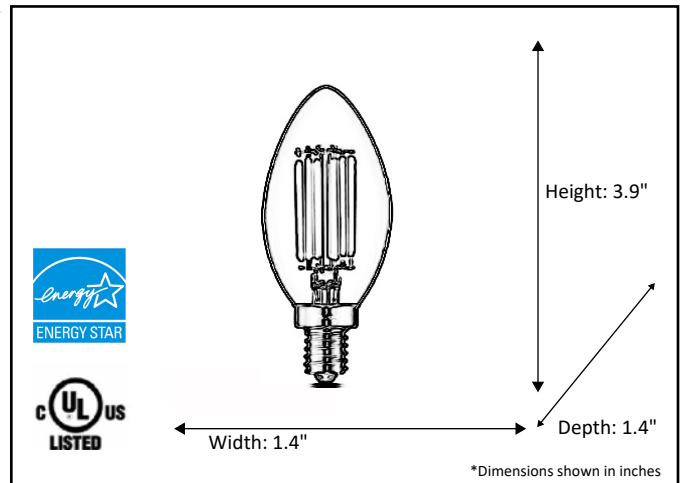

Model #	LED-B10-2700K
SKU	18866
Description	LED Lamp
Socket Base	Candle (E12)
Bulb Type	B10-LED
Dimensions- HxWxD (Dimensions shown in inches)	3.9" x 1.4" x 1.4"
Lumens	300 Lm
Wattage	4W
CCT	2700K
Incandescent Equivalent	25W
Dimmable	Yes

Finish: Clear

HOMEnhancements / 1505-A Kelly Blvd., Carrollton, TX. 75006

Product specifications subject to change without notice.

REFERENCE	QTY.	REMARKS	Project
			Location/Type
			Architect
			Engineer
			Contractor
			Submitted By: Date: