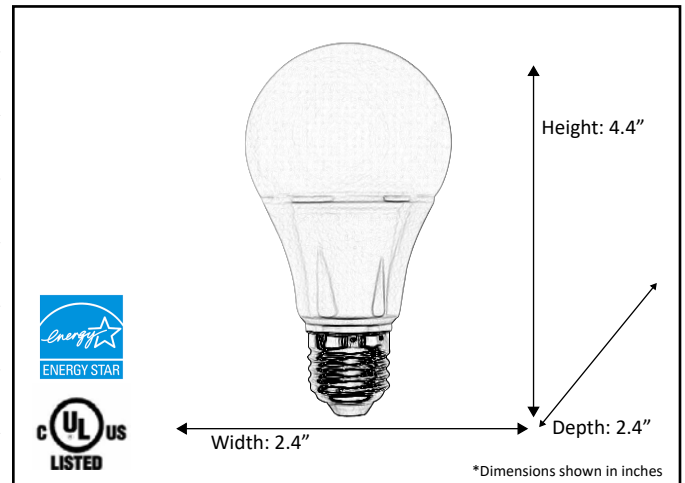

Model #	LED-A19D-ES-3K
SKU	20283
Description	A19-9.5W LED
Dimensions- HxW(xD)	4.4"H x 2.4"W x 2.4"D
CRI	>82
Lumens	800 Lm
Voltage	120 V
Kelvin	3000 K
Wattage	9 W
Dimmable	Yes
Finish color	White
Location	Dry Rated

Finish/Glass Shown: White

HOMEnhancements.com / 1505-A Kelly Blvd., Carrollton, TX. 75006

Product specifications subject to change without notice.

REFERENCE	QTY.	REMARKS	Project
			Location/Type
			Architect
			Engineer
			Contractor
			Submitted By: Date: