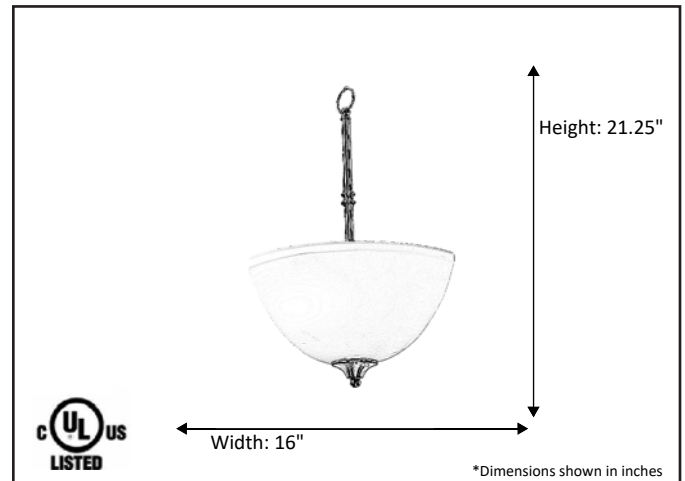

<b>Model #</b>	<b>LE-PD17(WH)-NK</b>
<b>SKU</b>	19329
<b>Description</b>	3 Light Entry
<b>Finish</b>	Brushed Nickel
<b>Glass</b>	White
<b>Dimensions- HxW</b> (Dimensions shown in inches)	21.25" x 16"
<b>Lamp Info</b>	3X60W (M)
<b>Chain/ Wire Length</b>	3' Chain/10' Wire
<b>Dual Mount</b>	No

Finish/Glass Shown: Brushed Nickel/White

\*Lamps not included

**ELECTRICAL REQUIREMENTS:** Fixture requires a grounded electrical supply line of 120 volts AC.

**INSTALLATION REQUIREMENTS:** Fixture attaches to electrical junction box securely anchored in wall or ceiling.  
**All mounting hardware included.**