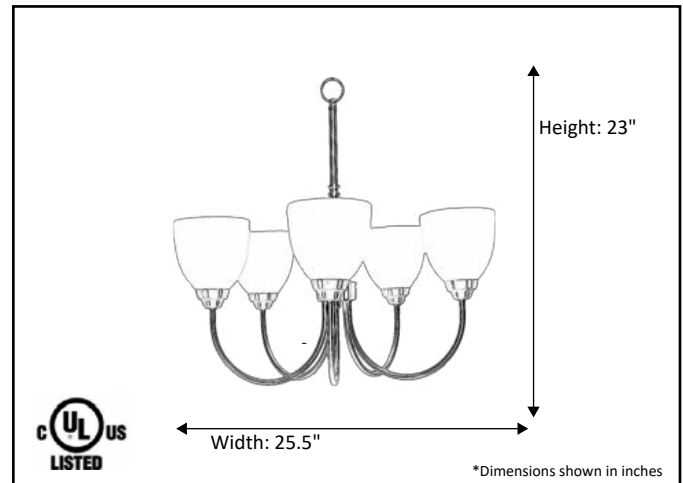

<b>Model #</b>	<b>LE-CH5WH-NK</b>
<b>SKU#</b>	15396
<b>Description</b>	5 Light Chandelier
<b>Finish</b>	Brushed Nickel
<b>Glass</b>	White
<b>Replacement Glass</b>	GC-725-WH
<b>Dimensions- HxW</b> (Dimensions shown in inches)	23" x 25.5"
<b>Lamp Info</b>	5X60W (M)
<b>Chain/Wire Length</b>	3' Chain/10' Wire

Finish/Glass Shown: Brushed Nickel/White

\*Lamps not included

**ELECTRICAL REQUIREMENTS:** Fixture requires a grounded electrical supply line of 120 volts AC.

**INSTALLATION REQUIREMENTS:** Fixture attaches to electrical junction box securely anchored in wall or ceiling.  
**All mounting hardware included.**