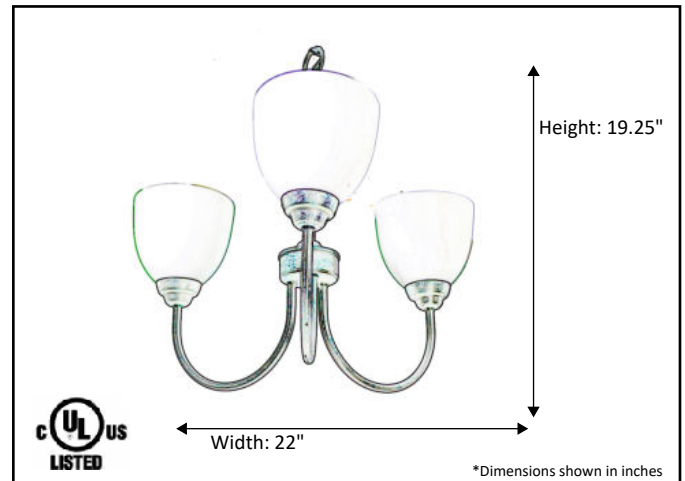

Model #	LE-CH3TS-RB
SKU#	15387
Description	3 Light Chandelier
Finish	Rubbed Bronze
Glass	Tea Stain
Replacement Glass	GC-725-TS
Dimensions- HxW (Dimensions shown in inches)	19.25" x 22"
Lamp Info	3X60W (M)
Chain/Wire Length	3' Chain/10' Wire

Finish/Glass Shown: Rubbed Bronze/Tea Stain

*Lamps not included

ELECTRICAL REQUIREMENTS: Fixture requires a grounded electrical supply line of 120 volts AC.

INSTALLATION REQUIREMENTS: Fixture attaches to electrical junction box securely anchored in wall or ceiling.
All mounting hardware included.