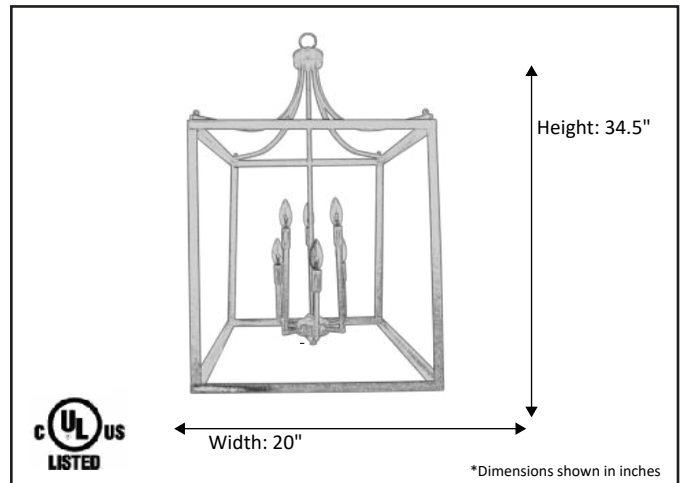

Model #	HF-420-6-RB
SKU	19467
Description	Square Entry Cage
Finish	Rubbed Bronze
Glass	N/A
Dimensions- HxW (Dimensions shown in inches)	34.5" x 20"
Lamp Info	6X60W (C)
Chain/ Wire Length	3' Chain/10' Wire
Dual Mount	No

Finish/Glass Shown: Rubbed Bronze/N/A

*Lamps not included

ELECTRICAL REQUIREMENTS: Fixture requires a grounded electrical supply line of 120 volts AC.

INSTALLATION REQUIREMENTS: Fixture attaches to electrical junction box securely anchored in wall or ceiling.
All mounting hardware included.