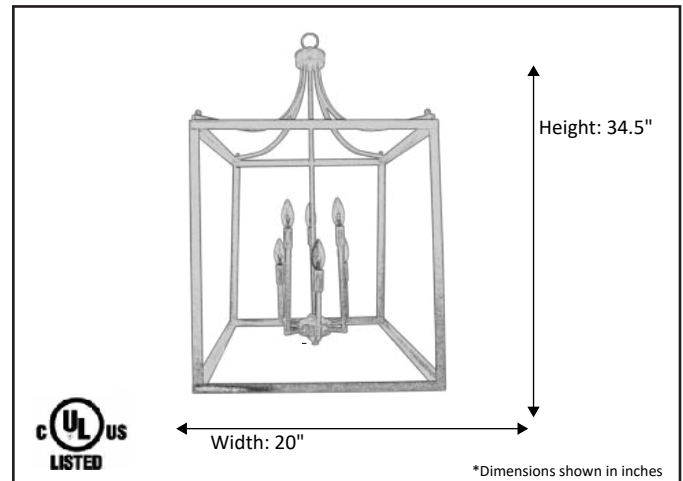

Model #	HF-420-6-NK
SKU	18971
Description	Square Entry Cage
Finish	Brushed Nickel
Glass	N/A
Dimensions- HxW <small>(Dimensions shown in inches)</small>	34.5" x 20"
Lamp Info	6X60W (C)
Chain/ Wire Length	3' Chain/10' Wire
Dual Mount	No

Finish/Glass Shown: Brushed Nickel/N/A

*Lamps not included

*Dimensions shown in inches

ELECTRICAL REQUIREMENTS: Fixture requires a grounded electrical supply line of 120 volts AC.

INSTALLATION REQUIREMENTS: Fixture attaches to electrical junction box securely anchored in wall or ceiling.
All mounting hardware included.