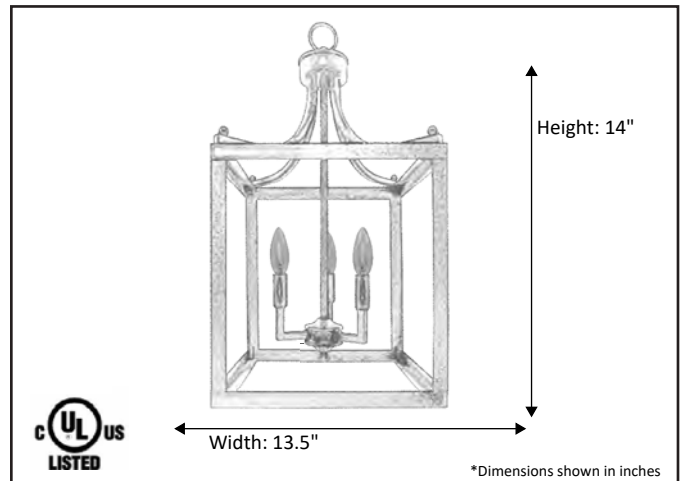

Model #	HF-412-3-RB
SKU	19464
Description	Square Cage Entry
Finish	Rubbed Bronze
Glass	N/A
Dimensions- HxW (Dimensions shown in inches)	14" x 13.5"
Lamp Info	3X60W (C)
Chain/ Wire Length	3' Chain/10' Wire
Dual Mount	No

Finish/Glass Shown: Rubbed Bronze/N/A

*Lamps not included

ELECTRICAL REQUIREMENTS: Fixture requires a grounded electrical supply line of 120 volts AC.

INSTALLATION REQUIREMENTS: Fixture attaches to electrical junction box securely anchored in wall or ceiling.
All mounting hardware included.