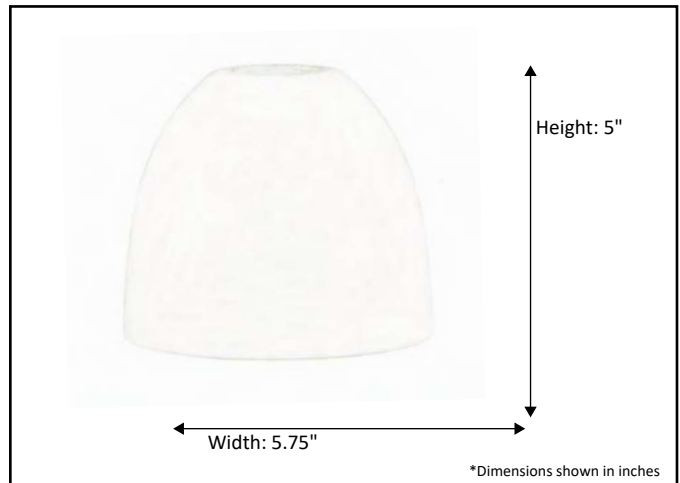

Model #	GC-725-CLR
SKU	19286
Description	Clear Glass
Glass Finish	Clear
Dimensions-HxW	5" x 5.75"

Glass Shown: GC-725 / Clear

*Lamps not included

HOMEnhancements / 1505-A Kelly Blvd., Carrollton, TX. 75006