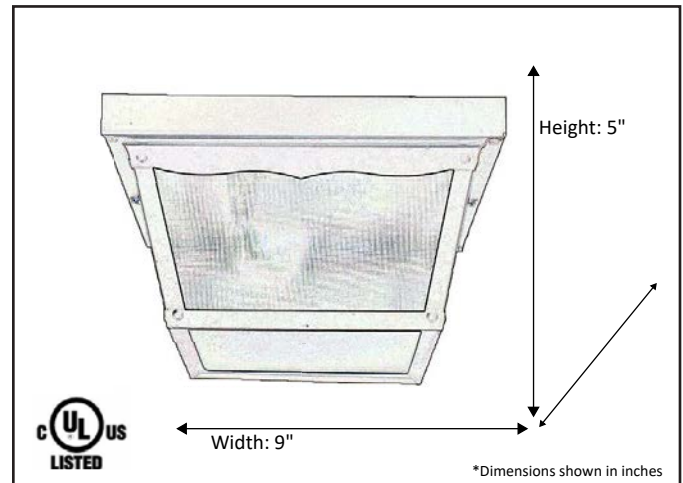

Model #	FP-2-BK
SKU	13068
Description	Front Porch Ceiling Mount
Finish	Black
Glass	Frosted
Dimensions- HxW (Dimensions shown in inches)	5" x 9"
Lamp Info	2X60W (M)

Finish/Glass Shown: Black / Frosted

*Lamps not included

ELECTRICAL REQUIREMENTS: Fixture requires a grounded electrical supply line of 120 volts AC.

INSTALLATION REQUIREMENTS: Fixture attaches to electrical junction box securely anchored in wall or ceiling.
All mounting hardware included.