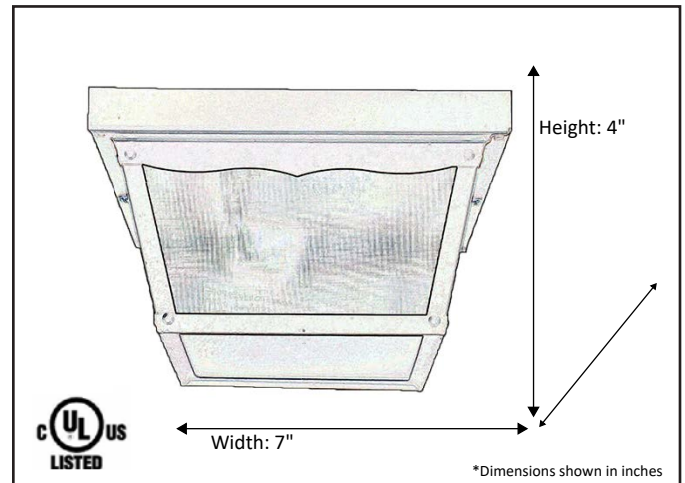

Model #	FP-1-BK
SKU	13065
Description	Front Porch Ceiling Mount
Finish	Black
Glass	Frosted
Dimensions- HxW (Dimensions shown in inches)	4" x 7"
Lamp Info	1X60W (M)

Finish/Glass Shown: Black / Frosted

*Lamps not included

ELECTRICAL REQUIREMENTS: Fixture requires a grounded electrical supply line of 120 volts AC.

INSTALLATION REQUIREMENTS: Fixture attaches to electrical junction box securely anchored in wall or ceiling.
All mounting hardware included.