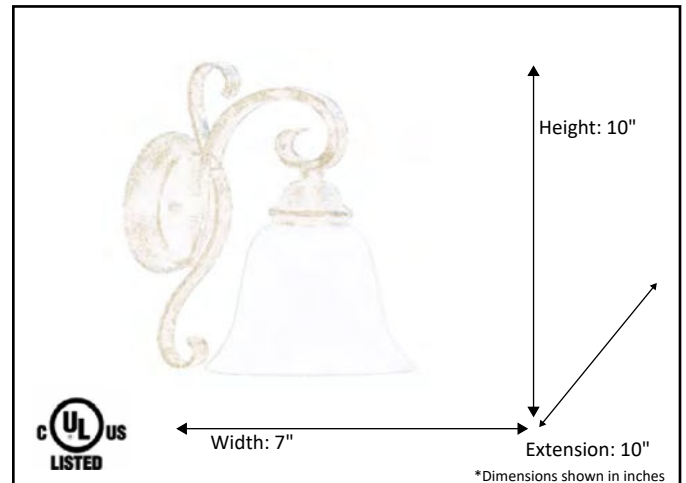

Model #	EP-VL1(WH)-RB
SKU	16230
Fixture Series	El Paso
Description	1 Light Vanity
Metal Finish	Rubbed Bronze
Glass Finish	White
Replacement Glass	BDF GLASS-WH
Dimensions- HxW(xE) (Dimensions shown in inches)	10" X 7" X 10"
Lamp Info	1X60W (M)

Finish/Glass Shown: Rubbed Bronze/White

\*Lamps not included

**ELECTRICAL REQUIREMENTS:** Fixture requires a grounded electrical supply line of 120 volts AC.

**INSTALLATION REQUIREMENTS:** Fixture attaches to electrical junction box securely anchored in wall or ceiling.  
**All mounting hardware included.**