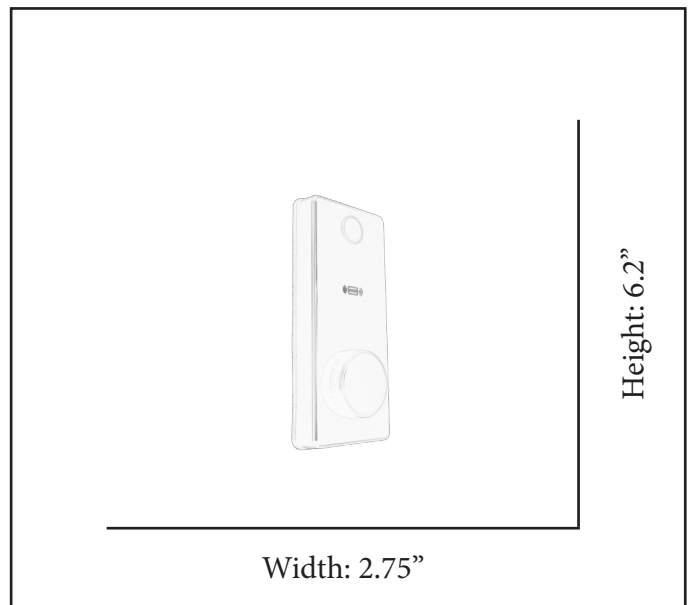

INSTALLATION REQUIREMENTS: Fixture attaches to wall, baseboard, or door bore hole based on hardware type.

All mounting hardware included.

Product specifications subject to change without notice.

HOMEnhancements/ 1505-A Kelly Blvd., Carrollton, TX. 75006