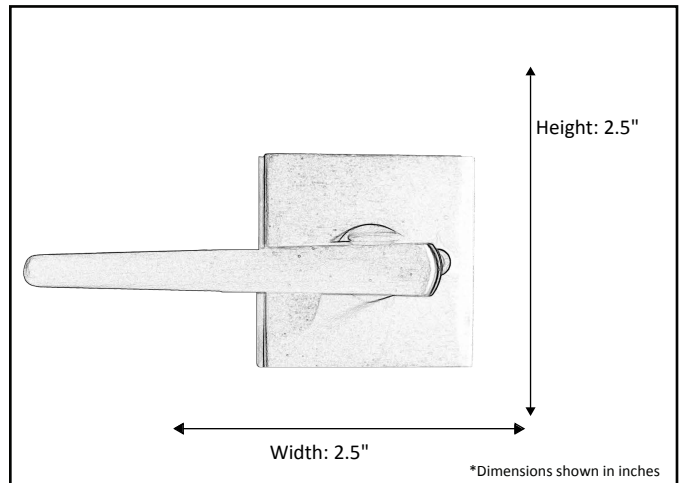

<b>Model #</b>	<b>DH-6900PVC-NK</b>
<b>Description</b>	Sterling Lever Passage
<b>Orientation</b>	Reversible
<b>Latch Backset</b>	Fit 2.38" to 2.75"
<b>Rosette</b>	2.5"x 2.5" Square
<b>Door Thickness</b>	Fit 1.38" to 1.75"
<b>Cylinder</b>	N/A
<b>Strike Plate</b>	2.25"x1" Round Corners Full Lip
<b>Available Finishes</b>	Brushed Nickel