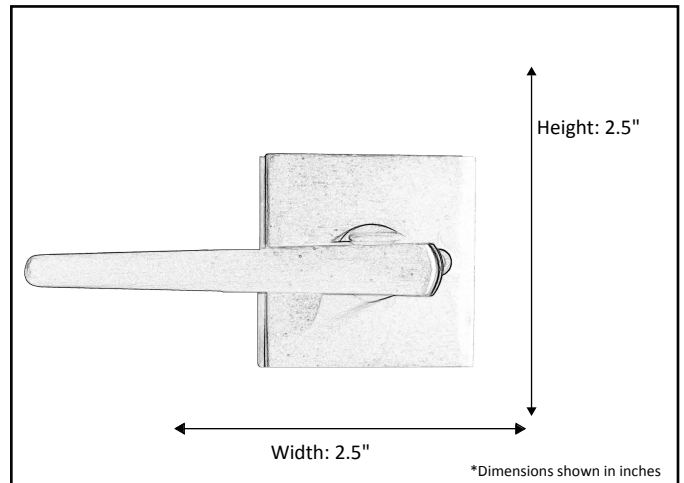

Model #	DH-6900PVC-MB
Description	Sterling Lever Passage
Orientation	Reversible
Latch Backset	Fit 2.38" to 2.75"
Rosette	2.5"x 2.5" Square
Door Thickness	Fit 1.38" to 1.75"
Cylinder	N/A
Strike Plate	2.25"x1" Round Corners Full Lip
Available Finishes	Matte Black