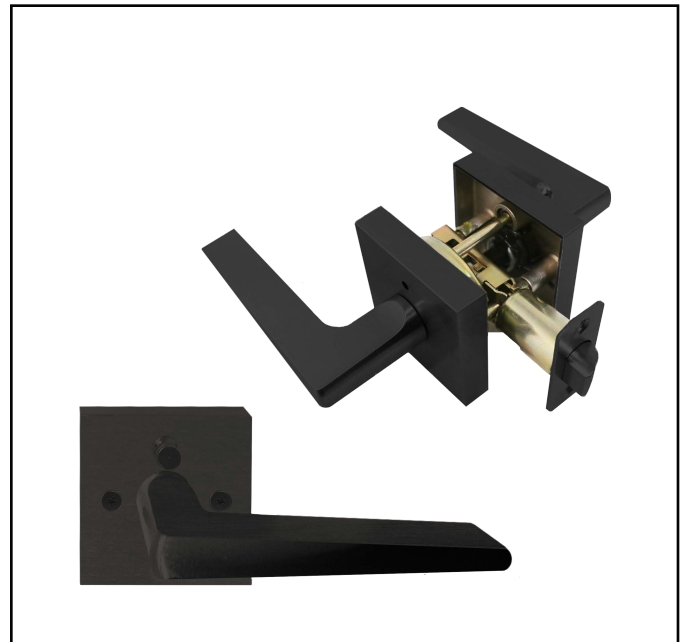

Model #	DH-6900PVC-MB
Description	Sterling Lever Passage
Orientation	Reversible
Latch Backset	Fit 2.38" to 2.75"
Rosette	2.5"x 2.5" Square
Door Thickness	Fit 1.38" to 1.75"
Cylinder	N/A
Strike Plate	2.25"x1" Round Corners Full Lip
Available Finishes	Matte Black

All mounting hardware included.

HOMEnhancements.com / 1505-A Kelly Blvd., Carrollton, TX. 75006

Product specifications subject to change without notice.

REFERENCE	QTY.	REMARKS	Project
			Location/Type
			Architect
			Engineer
			Contractor
			Submitted By: Date: