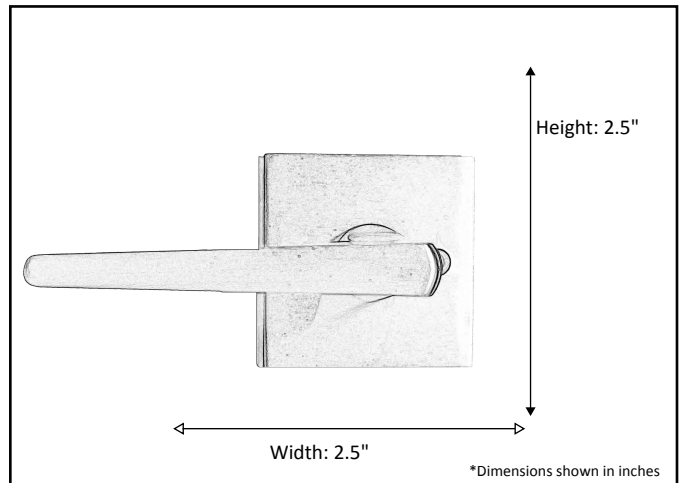

Model #	DH-6900PSG-NK
Description	Sterling Lever Passage
Orientation	Reversible
Latch Backset	Fit 2.38" to 2.75"
Rosette	2.5"x 2.5" Square
Door Thickness	Fit 1.38" to 1.75"
Cylinder	N/A
Strike Plate	2.25"x1" Round Corners Full Lip
Available Finishes	Brushed Nickel