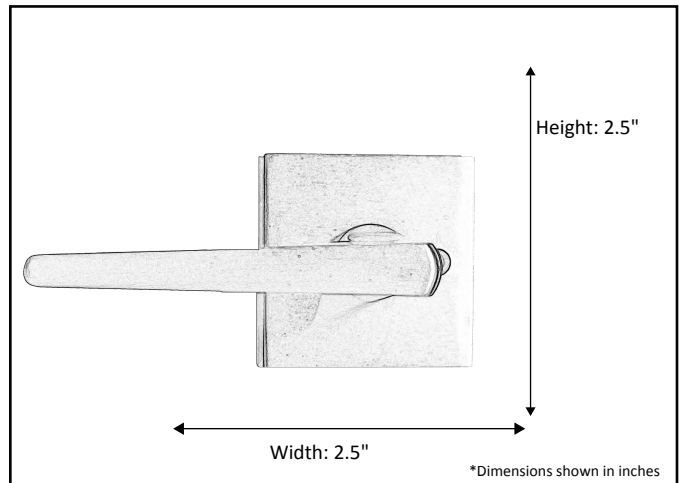

Model #	DH-6900ENT-NK
Description	Sterling Lever Entry
Orientation	Reversible
Latch Backset	Fit 2.38" to 2.75"
Rosette	2.5"x 2.5" Square
Door Thickness	Fit 1.38" to 1.75"
Cylinder	Kwikset Keyway
Strike Plate	2.25"x1" Round Corners Full Lip
Available Finishes	Brushed Nickel