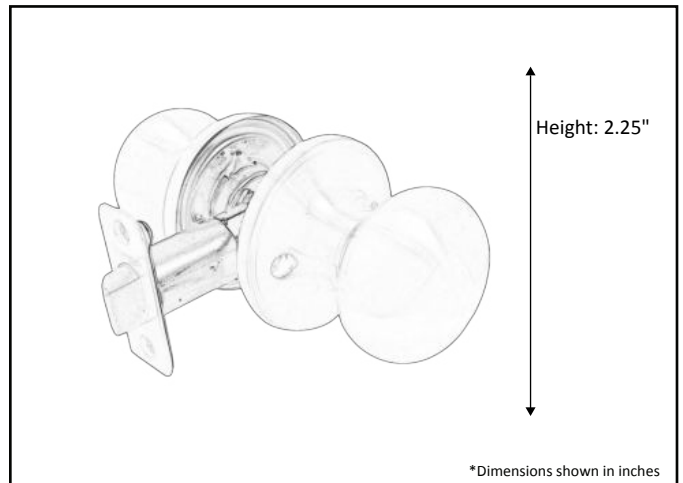

<b>Model #</b>	<b>DH-6082PSG-SN</b>
Description	Passage Mushroom Knobset
<b>Orientation</b>	Reversible
Rosette	1"x 2.25" round
Door Thickness	Fit 1.38" to 1.75"
Cylinder	N/A
Strike Plate	2.25"x1.75" round corner full lip
Available Finishes	Satin Nickel