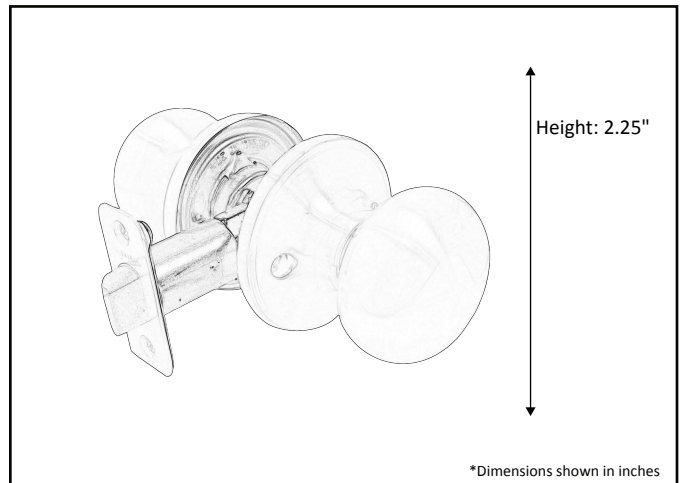

|                           |                        |
|---------------------------|------------------------|
| <b>Model #</b>            | <b>DH-6082DMY-MB</b>   |
| <b>Description</b>        | Dummy Mushroom Knobset |
| <b>Orientation</b>        | Reversible             |
| <b>Rosette</b>            | 1"x 2.25" round        |
| <b>Door Thickness</b>     | Fit 1.38" to 1.75"     |
| <b>Cylinder</b>           | N/A                    |
| <b>Strike Plate</b>       | N/A                    |
| <b>Available Finishes</b> | Matte Black            |