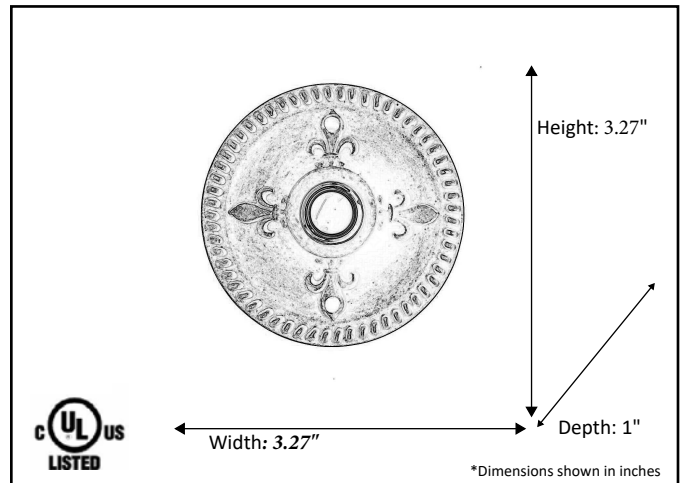

**HOME**enhancements

<b>Model #</b>	<b>DB-701-RB</b>
SKU	21180
Lamp Wattage	N/A
Lamp Type	N/A
Finish	Rubbed Bronze
Dimensions- HxW(xD) <small>(Dimensions shown in inches)</small>	3.27" x 3.27" x 1"

Finish: Rubbed Bronze