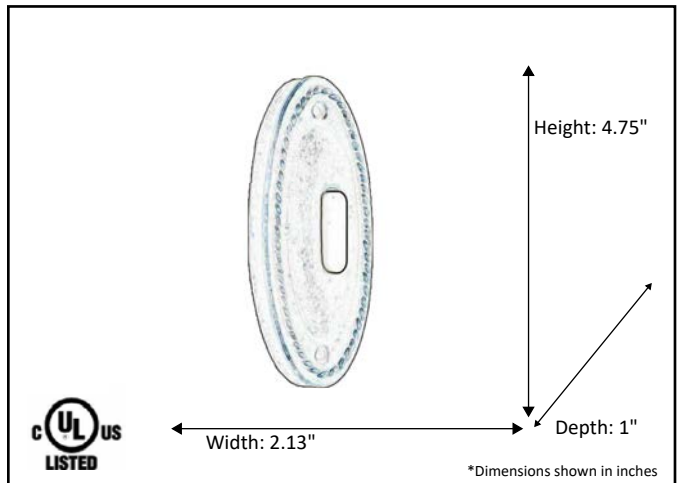

<b>Model #</b>	<b>DB-701-MB</b>
SKU	20049
Lamp Wattage	N/A
Lamp Type	N/A
Finish	Matte Black
Dimensions- HxW(xD) (Dimensions shown in inches)	4.75" x 2.13" x 1"

**ELECTRICAL REQUIREMENTS:** Fixture requires a door chime and transformer to lower voltage.