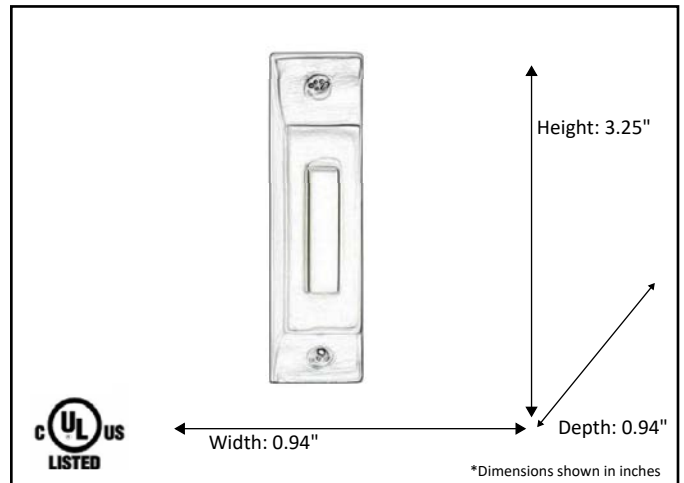

Model #	DB-501-PW
SKU	12813
Lamp Wattage	N/A
Lamp Type	N/A
Finish	Pewter
Dimensions- HxW(xD) (Dimensions shown in inches)	3.25" x 0.94" x 0.94"

Finish: Pewter

ELECTRICAL REQUIREMENTS: Fixture requires a door chime and transformer to lower voltage.