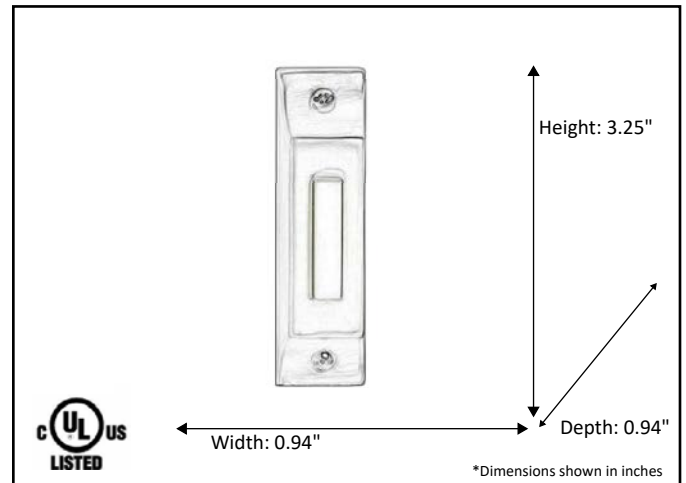

<b>Model #</b>	<b>DB-501-MB</b>
SKU	20043
Lamp Wattage	N/A
Lamp Type	N/A
Finish	Matte Black
Dimensions- HxW(xD) <small>(Dimensions shown in inches)</small>	3.25" x 0.94" x 0.94"

Finish: Matte Black

**ELECTRICAL REQUIREMENTS:** Fixture requires a door chime and transformer to lower voltage.