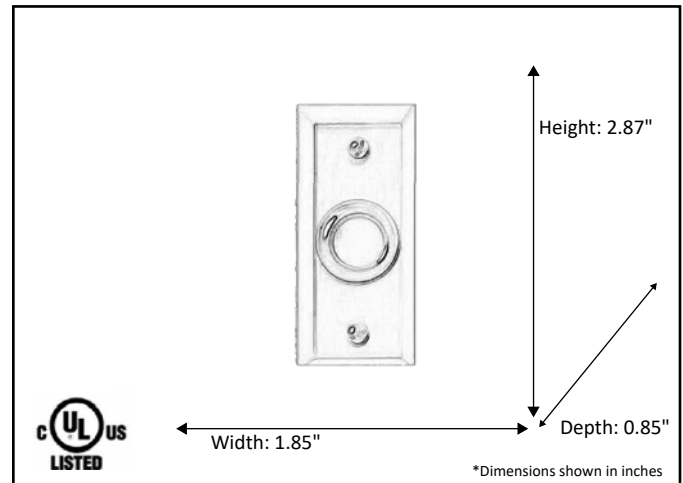

Model #	DB-109-PW
SKU	12807
Lamp Wattage	N/A
Lamp Type	N/A
Finish	Pewter
Dimensions- HxW(xD) (Dimensions shown in inches)	2.87" x 1.85" x 0.85"

Finish: Pewter

ELECTRICAL REQUIREMENTS: Fixture requires a door chime and transformer to lower voltage.