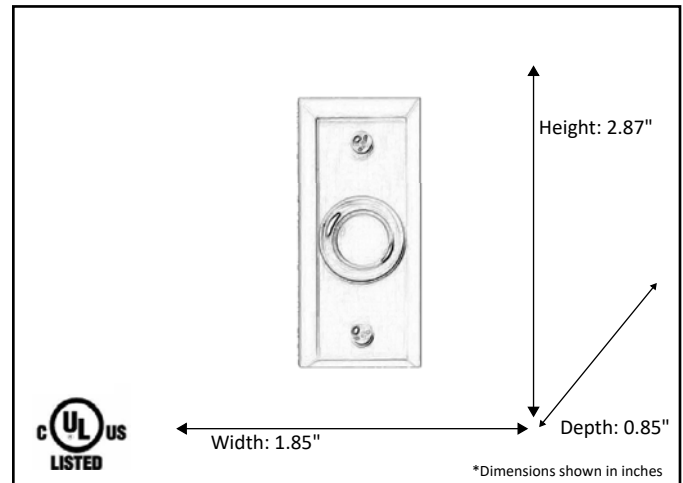

Model #	DB-109-MB
SKU	20040
Lamp Wattage	N/A
Lamp Type	N/A
Finish	Matte Black
Dimensions- HxW(xD) (Dimensions shown in inches)	2.87" x 1.85" x 0.85"

Finish: Matte Black

ELECTRICAL REQUIREMENTS: Fixture requires a door chime and transformer to lower voltage.