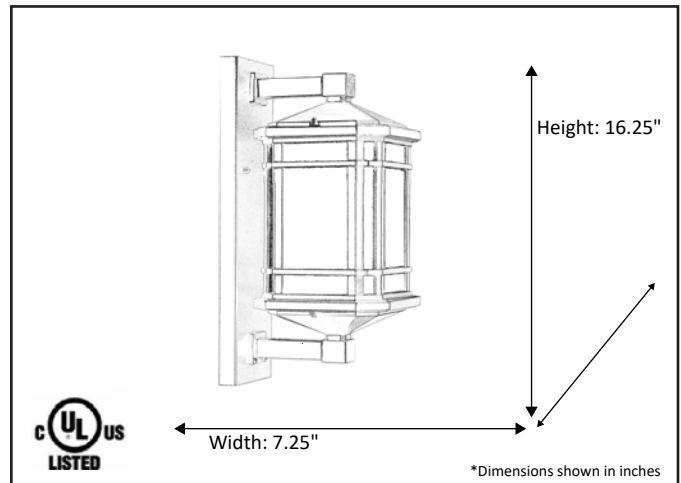

Model #	CL-2140-MB
SKU	20346
Description	Medium Coach Light
Finish	Matte Black
Glass	Clear Seeded
Dimensions- HxW (Dimensions shown in inches)	16.25" x 7.25"
Lamp Info	1X60W (M)

Finish/Glass Shown: Matte Black/Clear Seeded

*Lamps not included

ELECTRICAL REQUIREMENTS: Fixture requires a grounded electrical supply line of 120 volts AC.

INSTALLATION REQUIREMENTS: Fixture attaches to electrical junction box securely anchored in wall or ceiling.
All mounting hardware included.