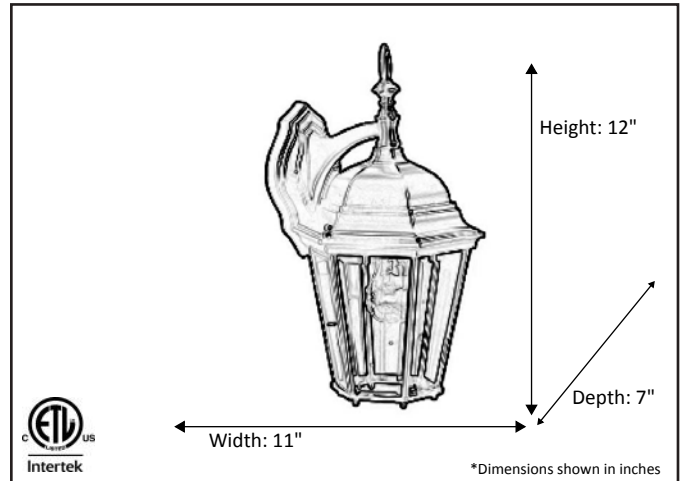

Model	CL-20253-MB
SKU	20253
Description	Wall Mounted Coach Light
Dimensions WxH(xD) (Dimensions shown in inches)	11" x 12" x 7"
Finish	Matte Black
Glass Finish	Clear Glass
Lamp Info	1x60W (M)

Finish Shown: Matte Black