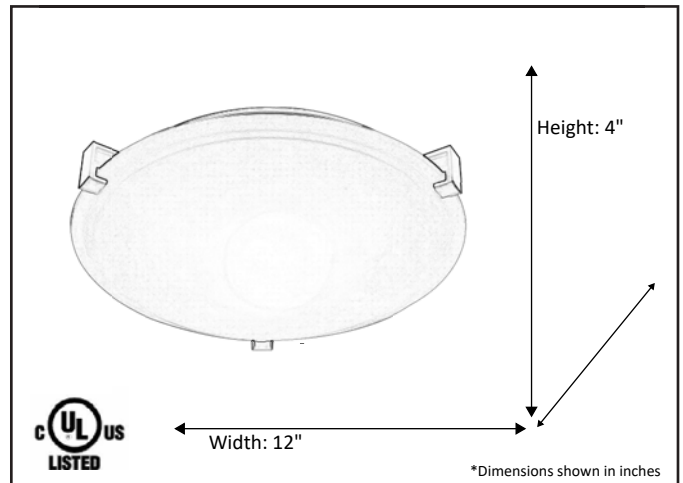

*Lamps not included