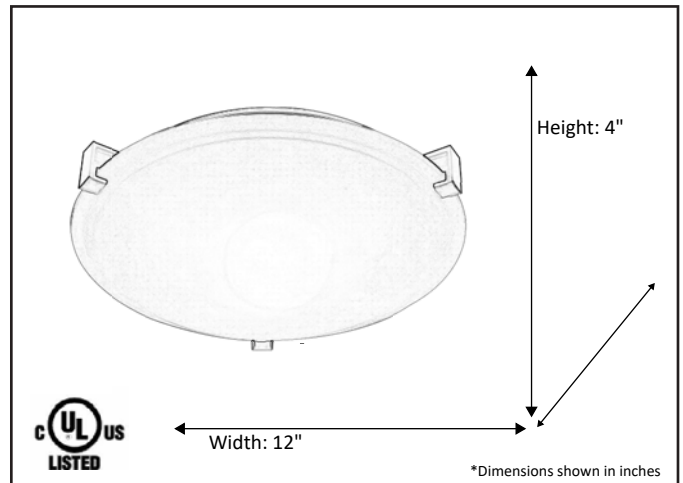

*Lamps not included