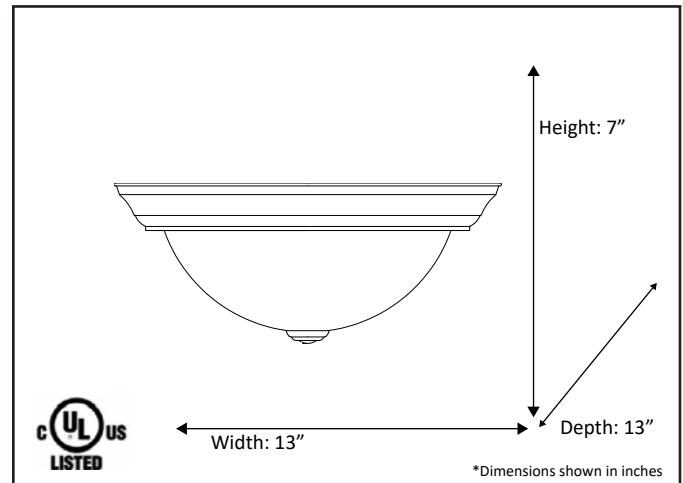

*Lamps not included