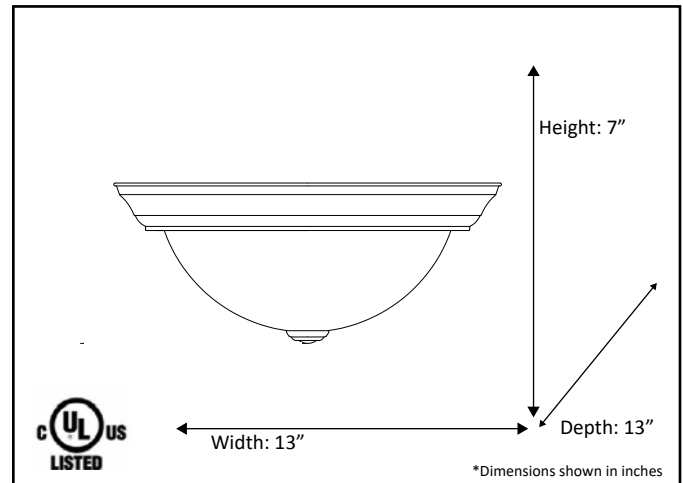

*Lamps not included