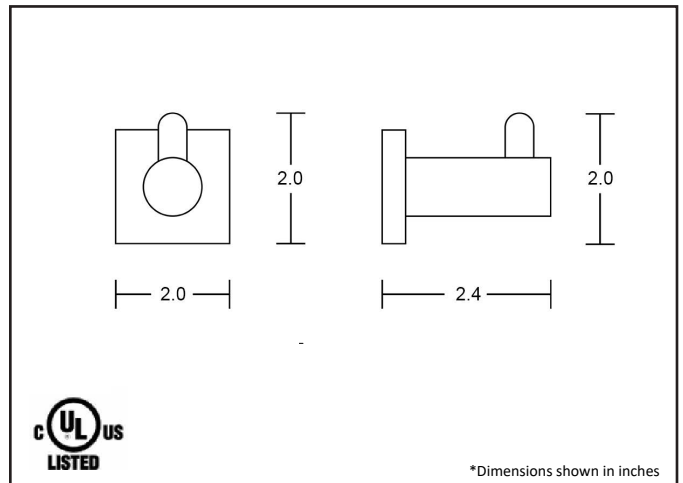

Model #	BH-20988-MB
SKU	20988
Description	Square Style Robe Hook
Metal Finish	Matte Black
Item Type	Hardware
Dimensions- HxW (Dimensions shown in inches)	2.0" x 2.0"
Projection	2.4"
Warranty	1 Year Material Warranty