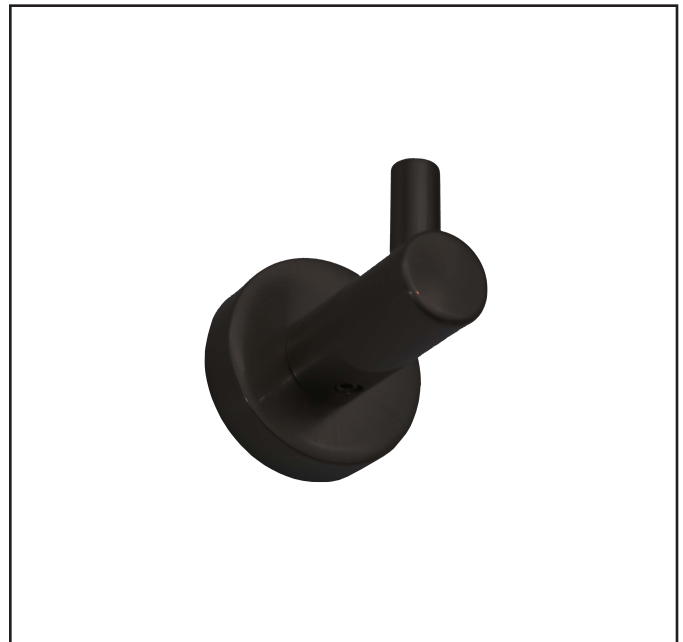

Model #	BH-20730-MB
SKU	20730
Description	Modern Round Single Robe Hook
Metal Finish	Matte Black
Item Type	Bath Hardware
Warranty	1 Year Material Warranty

ELECTRICAL REQUIREMENTS: Fixture requires a grounded electrical supply line of 120 volts AC.

INSTALLATION REQUIREMENTS: Fixture attaches to electrical junction box securely anchored in wall or ceiling.
All mounting hardware included.

HOMEnhancements/ 1505-A Kelly Blvd., Carrollton, TX. 75006

Product specifications subject to change without notice.