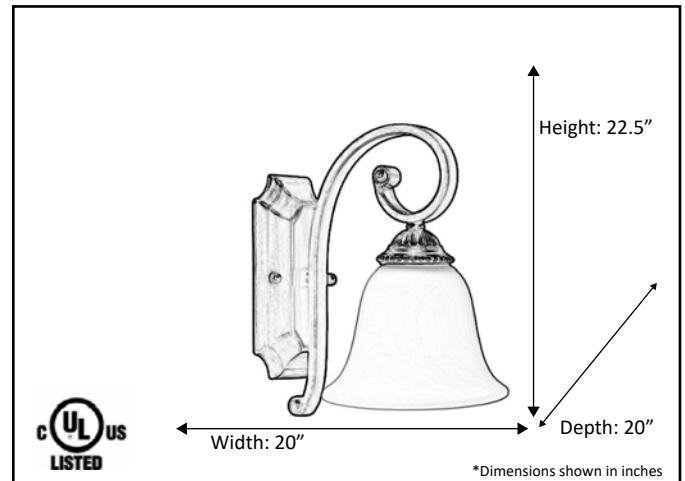

Model #	BDF-1WH-RB
SKU	18479
Fixture Series	Alpine
Description	1 Light Sconce
Finish	Rubbed Bronze
Glass	White
Dimensions- HxW(xE) (Dimensions shown in inches)	11" x 7" x 10"
Lamp Info	1 x 60W (M)

Finish/Glass Shown: Rubbed Bronze/White

*Lamps not included

ELECTRICAL REQUIREMENTS: Fixture requires a grounded electrical supply line of 120 volts AC.

INSTALLATION REQUIREMENTS: Fixture attaches to electrical junction box securely anchored in wall or ceiling.
All mounting hardware included.