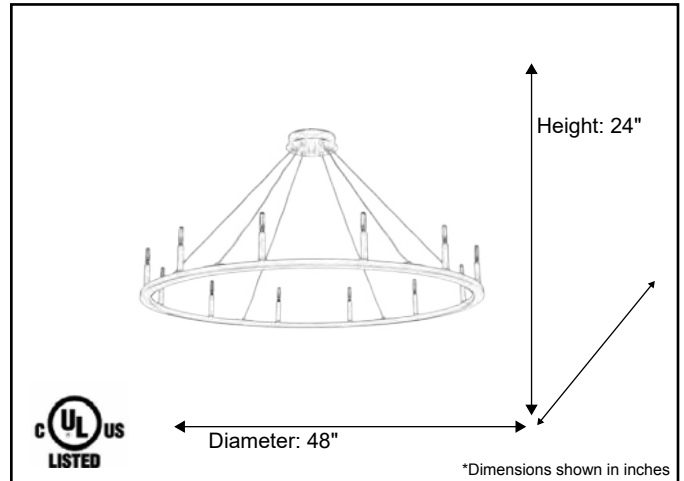

Model #	BAR-CH12-48-MB(E12)
SKU	20673
Adjustable Max Height	10' Chain; 12-36" Downrod
Description	Big 12 Bulb Ring Chandelier
Metal Finish	Matte Black
Bulbs Included	Yes
Dimensions	48" Diameter; 24" Ring Wire Height
Lamp Info	12 x 60W T6 E12 (Candelabra)
Downrod/Base Sleeve Finishes (All Included): • Matte Black • Champagne Gold • Brushed Nickel	

Finish Shown: Matte Black

ELECTRICAL REQUIREMENTS: Fixture requires a grounded electrical supply line of 120 volts AC.

INSTALLATION REQUIREMENTS: Fixture attaches to electrical junction box securely anchored in wall or ceiling.
All mounting hardware included.

HOMEnhancements / 1505-A Kelly Blvd., Carrollton, TX. 75006

Product specifications subject to change without notice.

REFERENCE	QTY.	REMARKS	Project
			Location/Type
			Architect
			Engineer
			Contractor
			Submitted By: _____ Date: _____