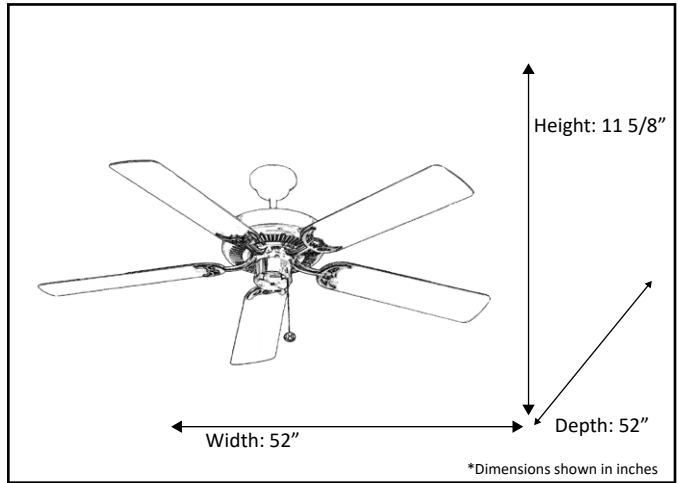

<b>Model #</b>	<b>B552 RB5P</b>
SKU	12543
Finish	Rubbed Bronze
Reversible Blade Finish	Oak/Walnut
Size	52"
Motor Specs	153mm x 15mm
Wire Length (Shown in inches)	80"
Down Rod Included (Shown in inches)	4"
Blade Pitch	12 Degree
Speeds	3
Forward/Reverse	YES
CFM High	4,197.53
Location Use	INDOOR ONLY
Energy Star Certified	YES