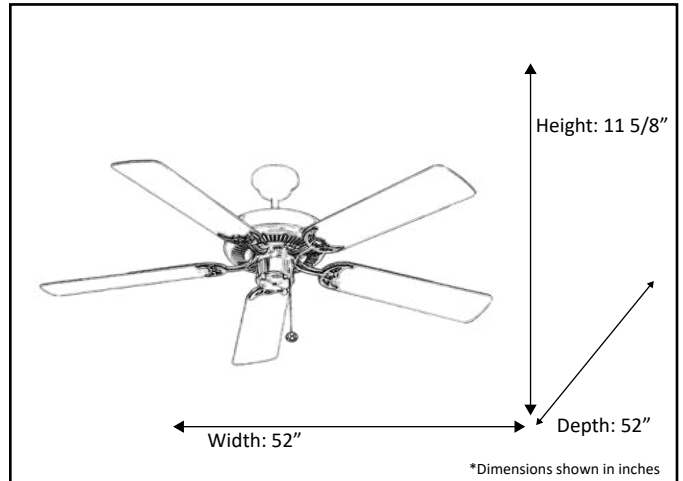

Model #	B552 NK5MB
SKU	19437
Finish	Brushed Nickel
Reversible Blade Finish	Matte Black
Size	52"
Motor Specs	153mm x 15mm
Wire Length (Shown in inches)	80"
Down Rod Included (Shown in inches)	4"
Blade Pitch	12 Degree
Speeds	3
Forward/Reverse	YES
CFM High	4,197.53
Location Use	INDOOR ONLY
Energy Star Certified	YES
Warranty	Limited Lifetime

Finish/Glass Shown: Brushed Nickel

ELECTRICAL REQUIREMENTS: Fixture requires a grounded electrical supply line of 120 volts AC.

INSTALLATION REQUIREMENTS: Fixture attaches to electrical junction box securely anchored in wall or ceiling.
All mounting hardware included.

HOMEnhancements / 1505-A Kelly Blvd., Carrollton, TX. 75006

Product specifications subject to change without notice.

REFERENCE	QTY.	REMARKS	Project
			Location/Type
			Architect
			Engineer
			Contractor
			Submitted By: _____ Date: _____