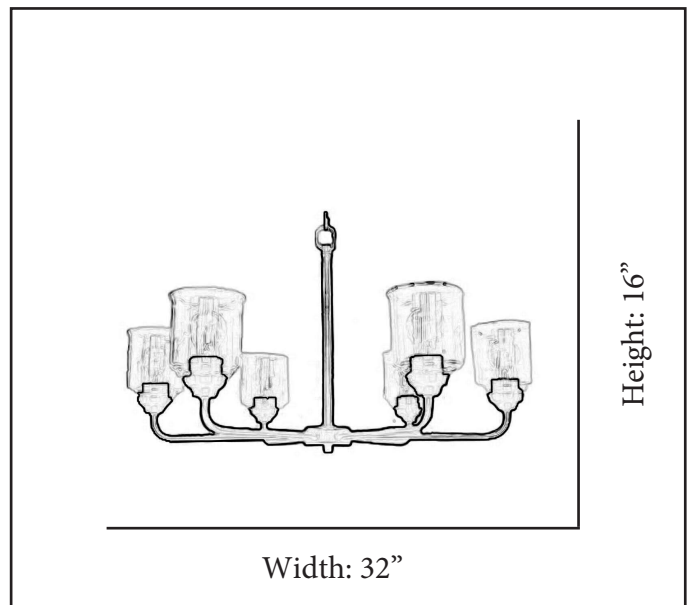

(Bulbs not included)

ELECTRICAL REQUIREMENTS: Fixture requires a grounded electrical supply line of 120 volts AC.

INSTALLATION REQUIREMENTS: Fixture attaches to electrical junction box securely anchored in wall or ceiling.

All mounting hardware included.

Product specifications subject to change without notice.

HOMEnhancements/ 1505-A Kelly Blvd., Carrollton, TX. 75006