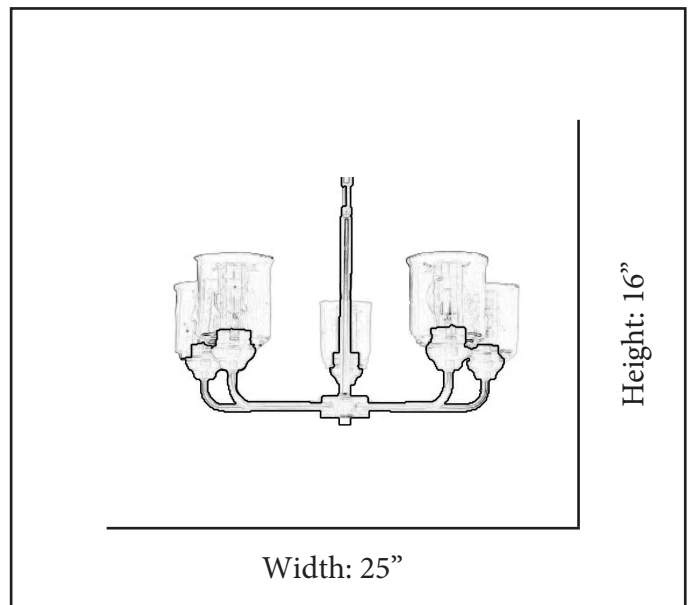

(Bulbs not included)

ELECTRICAL REQUIREMENTS: Fixture requires a grounded electrical supply line of 120 volts AC.

INSTALLATION REQUIREMENTS: Fixture attaches to electrical junction box securely anchored in wall or ceiling.

All mounting hardware included.

Product specifications subject to change without notice.

HOMEnhancements/ 1505-A Kelly Blvd., Carrollton, TX. 75006