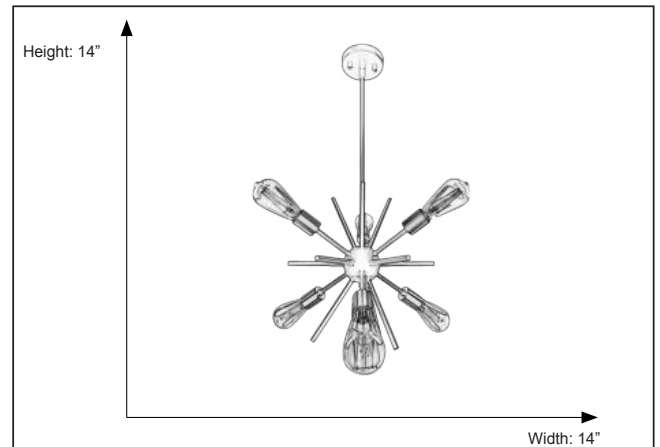

7-70517

Sputnik 6-Light 14" Chandelier

Description

The Sputnik 6-Light 14" Chandelier features a matte black/ brushed nickel finish and is ideal for any modern setting.

Features

Item Number	7-70517
Finish	Matte Black/Brushed Nickel
Dimensions	14"H x 14"W
Lamp Info	6 x 60W(M)
Bulb Base	E26 (M)
ETL Listed	Dry Location
Location	Indoor