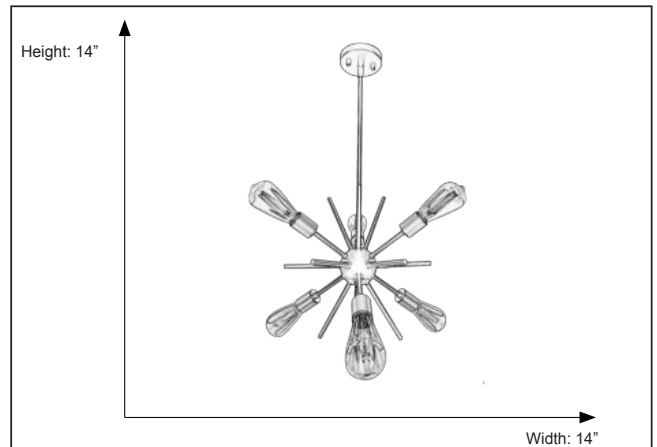

### Features

Item Number	7-70514
Finish	Matte Black/Matte Gold
Dimensions	14"H x 14"W
Lamp Info	6 x 60W(M)
Bulb Base	E26 (M)
ETL Listed	Dry Location
Location	Indoor