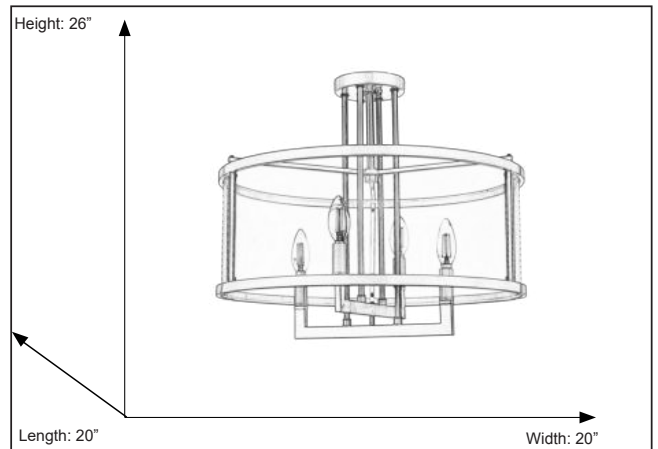

7-70496

Ravenna 4-Light Clear Acrylic Semi Flush Mount

Description

The Vivio Lighting 4-Light Semi-Flush Mount is a beautiful contemporary light to greet in the entryway of a house.

Features

Item Number	7-70496
Finish	Matte Black
Dimensions	26" Height x 20" Width
Lamp Info	4 x 60W
Bulb Base	E12 (Candelabra)
ETL Listed	Dry Rated
Location	Indoor

Electrical

Fixture requires a grounded electrical supply line to 120 volts AC.

Installation

Fixture attaches to electrical junction box securely anchored in wall. All mounting hardware included.