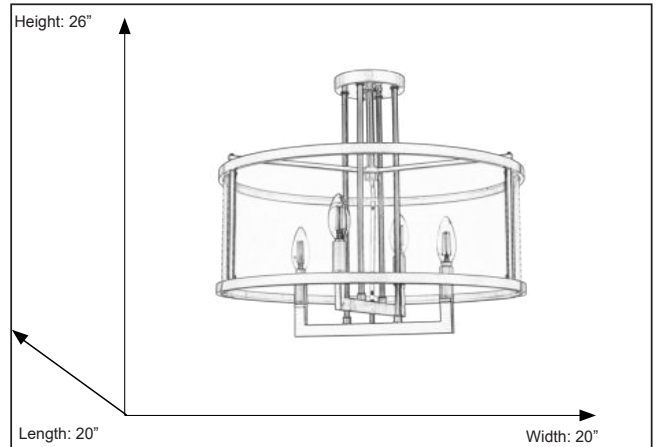

7-70493

Ravenna 4-Light Clear Acrylic Semi Flush Mount

Description

The Vivio Lighting 4-Light Semi-Flush Mount is a beautiful contemporary light to greet in the entryway of a house.

Features

Item Number	7-70493
Finish	Brushed Nickel
Dimensions	26" Height x 20" Width
Lamp Info	4 x 60W
Bulb Base	E12 (Candelabra)
ETL Listed	Dry Rated
Location	Indoor

Electrical

Fixture requires a grounded electrical supply line to 120 volts AC.

Installation

Fixture attaches to electrical junction box securely anchored in wall. All mounting hardware included.